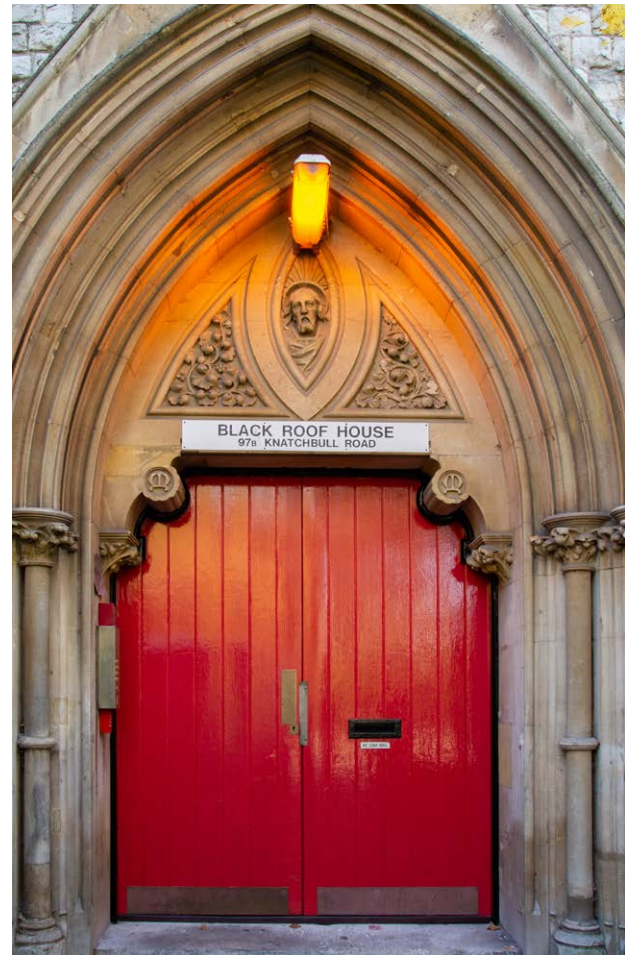

Contact

joseph.hayes@axiseurope.com

020 3597 2545

axiseurope.com