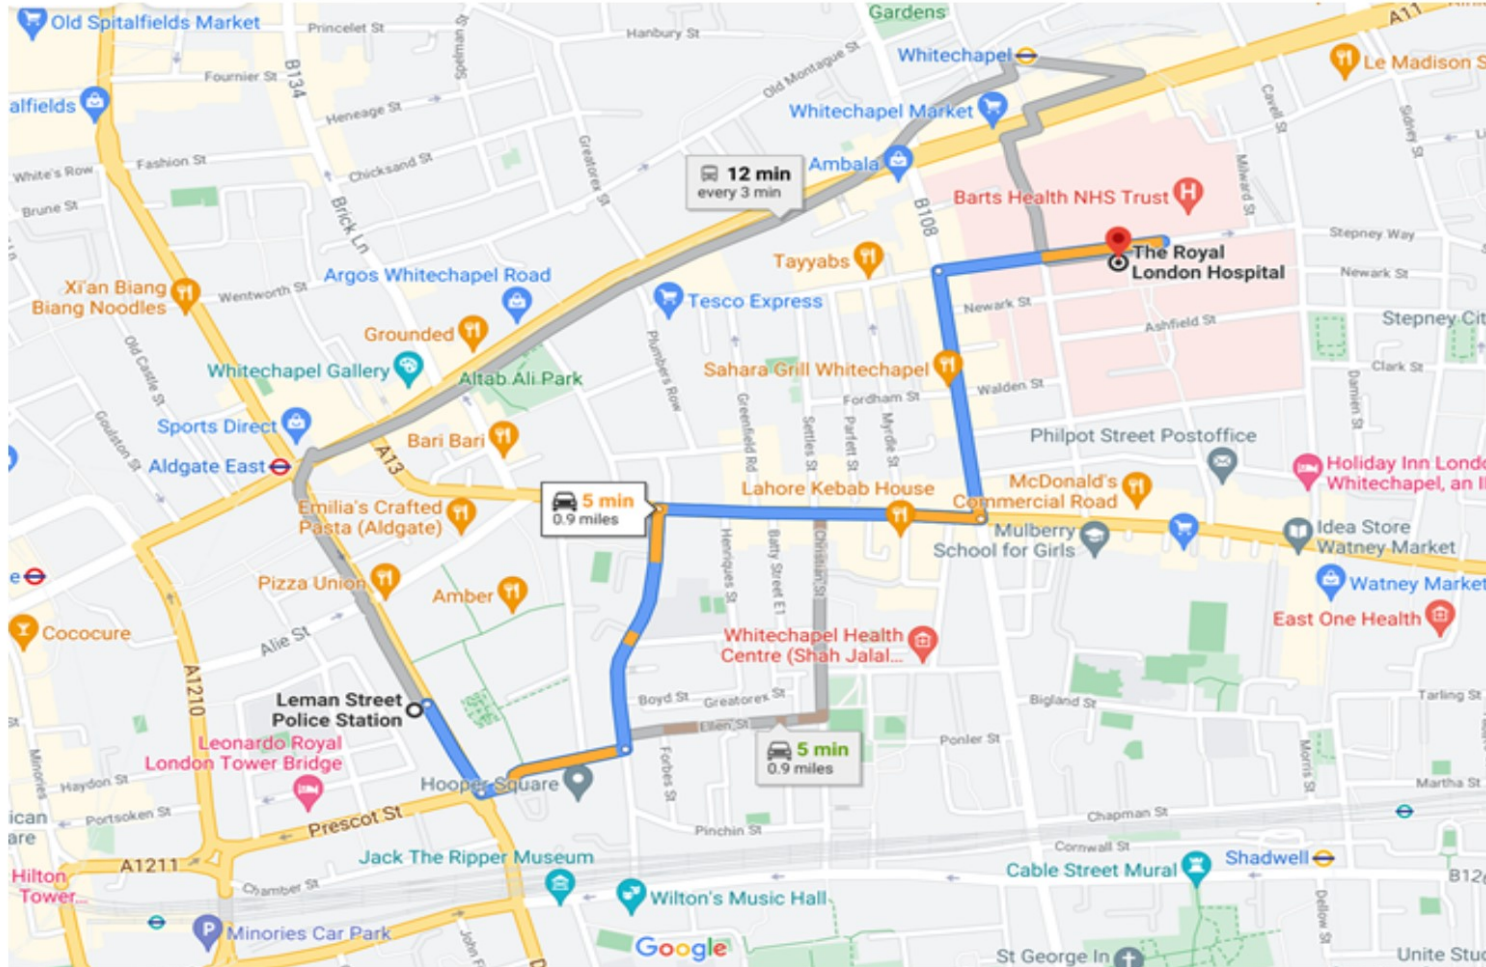

Nearest Hospital

The Royal London Hospital

Whitechapel Road,
Whitechapel E1
2AA